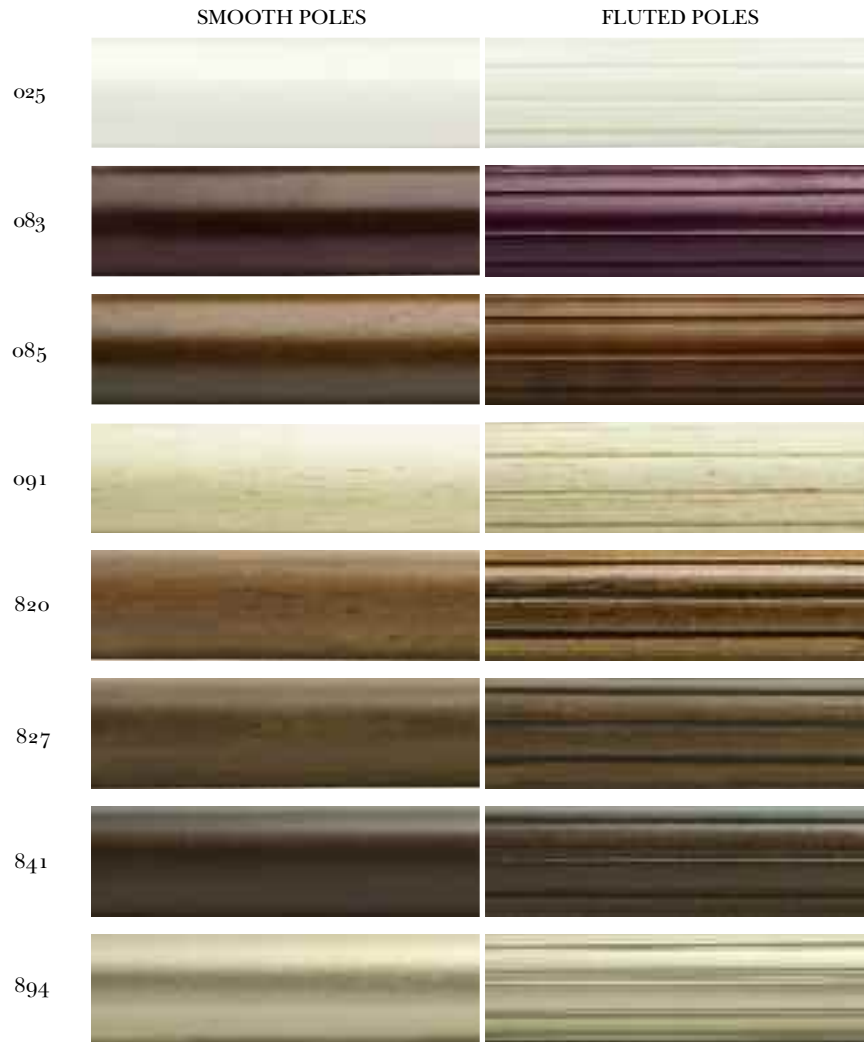

2" WOOD TRENDS® CLASSICS

Wood Poles

55014G - 4' Smooth Pole
55016G - 6' Smooth Pole
55018G - 8' Smooth Pole
550112G - 12' Smooth Pole

55004G - 4' Fluted Pole
55006G - 6' Fluted Pole
55008G - 8' Fluted Pole
550012G - 12' Fluted Pole

*2" Wood Trends® Classics includes the following finishes:
025 White, 083 Mahogany, 085 Walnut, 091 Unfinished, 820 Estate Oak, 827 Hazelnut, 841 Coffee, 894 Satin Gold*