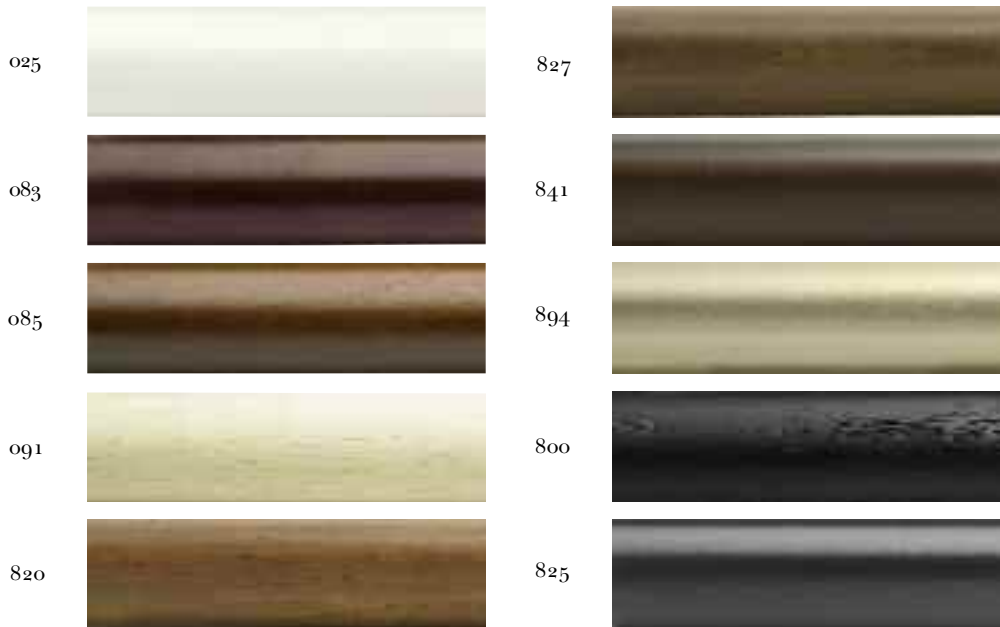

See the Price List or the Estate Ultra brochure for additional information.

2" Wood Trends® Classics includes the following finishes:
025 White, 083 Mahogany, 085 Walnut, 091 Unfinished, 800 Sandblasted Black, 820 Estate Oak, 825 Dark Chocolate,
827 Hazelnut, 841 Coffee, 894 Satin Gold