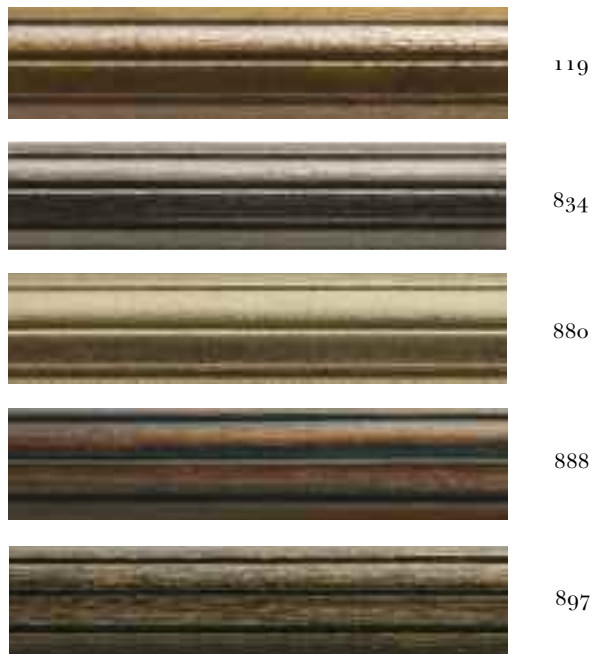

WOOD TRENDS® RENAISSANCE

Brackets and Wood Poles

DIMENSIONS	FINISH OPTIONS	3³/₄" Return Bracket 21020
5¹/₄" 3³/₄" 2⁵/₈" 5³/₈" WIDTH: 1¹/₂"	119 834 880 888 897	SHOWN IN FINISH 897

DIMENSIONS	FINISH OPTIONS	6¹/₄" Return Bracket 21025
8¹/₈" 6¹/₈" 5" 5¹/₂" WIDTH: 1⁵/₈"	119 834 880 888 897	SHOWN IN FINISH 119

Wood Poles

- 21004 - 4' Fluted Pole
- 21006 - 6' Fluted Pole
- 21008 - 8' Fluted Pole
- 210012 - 12' Fluted Pole

Wood Trends® Renaissance includes the following finishes:
119 Tortoise, 834 Mocca, 880 Golden Heirloom, 888 Burnished Copper, 897 Bronze