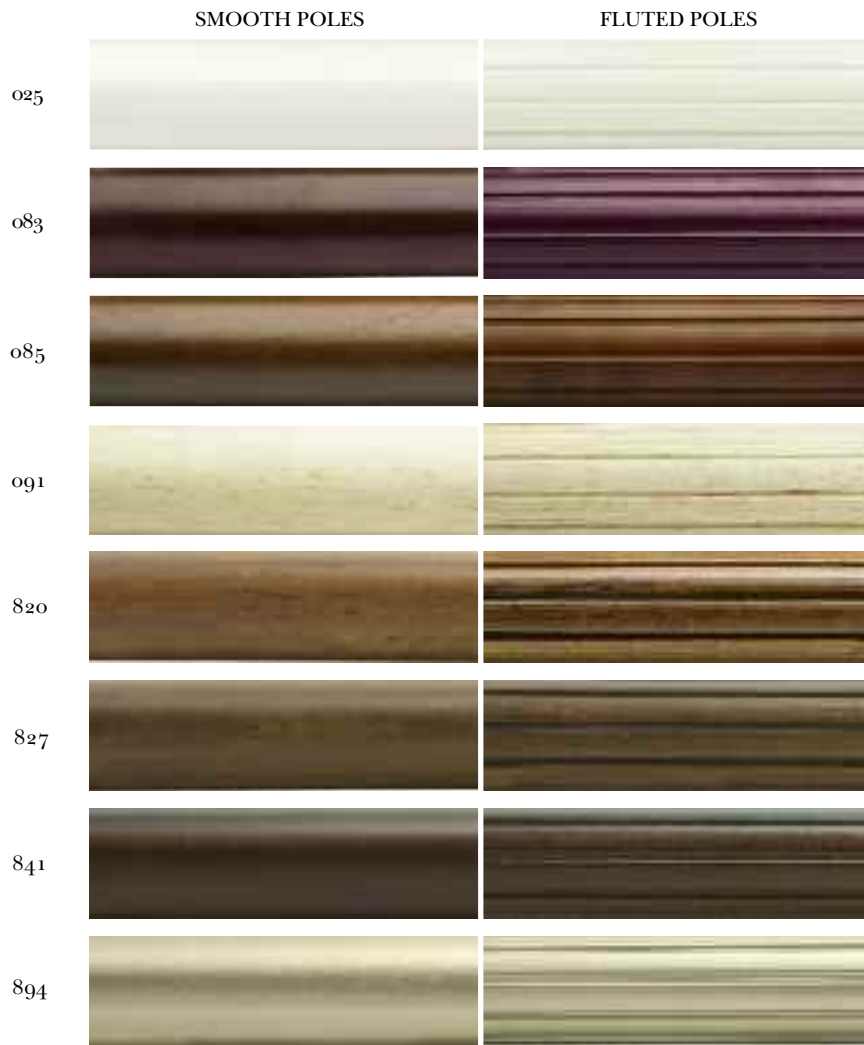

3" WOOD TRENDS® CLASSICS

Wood Poles

Wood Poles

59316 - 6' Smooth Pole
59318 - 8' Smooth Pole
593112 - 12' Smooth Pole

59306 - 6' Fluted Pole
59308 - 8' Fluted Pole
593012 - 12' Fluted Pole

*3" Wood Trends® Classics includes the following finishes:
025 White, 083 Mahogany, 085 Walnut, 091 Unfinished, 820 Estate Oak, 827 Hazelnut, 841 Coffee, 894 Satin Gold*